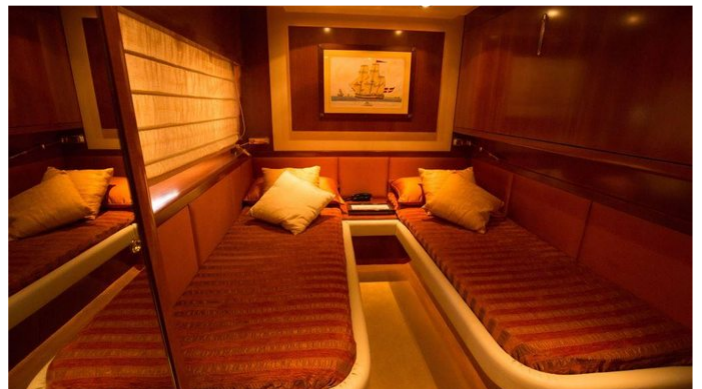

| GUESTS | CABINS | CREW |
|--------|--------|------|
| 7 | 3 | 3 |

CABIN CONFIGURATION

CHARTER RATES

SUMMER
from
€35,400 / week + expenses

Details correct as of 14 May, 2024

FOR MORE INFORMATION:

[CLICK HERE](#)

or SCAN QR CODE

MORE PHOTOS, VIDEO OR INTERACTIVE DECK PLANS:

[CLICK HERE](#)

TIUNA YACHT CHARTER

Superyacht TIUNA was built in 2004 by Alfamarine. She is a 23.72m / 77'10 motor yacht with exterior design by . Tiuna offers accommodation for up to 7 guests in 3 cabins with additional room for her crew of 3. She features a variety of amenities to ensure comfortable charter vacations. She also carries an impressive collection of toys as listed below.

TIUNA AMENITIES & TOYS

Wi-Fi

Swimming Platform

Sunpads

Air Conditioning

For a full up-to-date list of leisure facilities or amenities onboard Motor Yacht Tiuna please contact your Yacht Charter Broker prior to booking your vacation. If there is a particular water toy that you would like, but it is not listed, then it may be possible to rent this equipment for you.