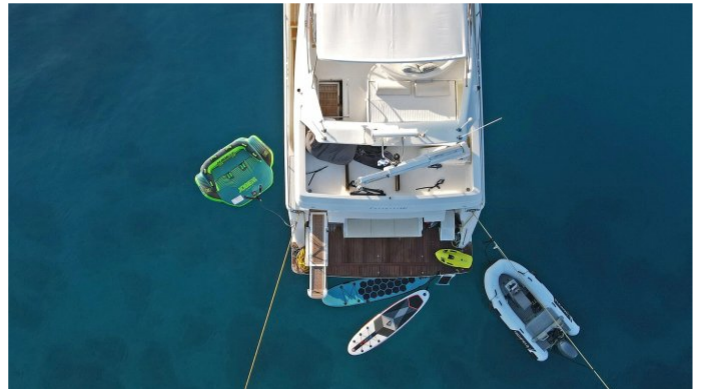

YachtCharterFleet

THE SMARTEST WAY TO SEARCH

FLOW

Yacht Charter Details for 'Flow', the 21.21m Superyacht built by Ferretti Yachts

SPECIFICATIONS

LENGTH
21.21m / 69'7"

BEAM DRAFT
5.63m / 18'6" 1.7m / 5'7"

YEAR REFIT
2008

FOR MORE INFORMATION:

[CLICK HERE](#)

or SCAN QR CODE

MORE PHOTOS, VIDEO OR INTERACTIVE DECK PLANS:

[CLICK HERE](#)

FLOW YACHT CHARTER

Superyacht FLOW was built in 2008 by Ferretti Yachts. She is a 21.21m / 69'7 motor yacht with exterior design by . Flow offers accommodation for up to 8 guests in 4 cabins with additional room for her crew of 3. She features a variety of amenities to ensure comfortable charter vacations. She also carries an impressive collection of toys as listed below.

FLOW AMENITIES & TOYS

Wi-Fi

Swimming Platform

Sunpads

For a full up-to-date list of leisure facilities or amenities onboard Motor Yacht Flow please contact your Yacht Charter Broker prior to booking your vacation. If there is a particular water toy that you would like, but it is not listed, then it may be possible to rent this equipment for you.