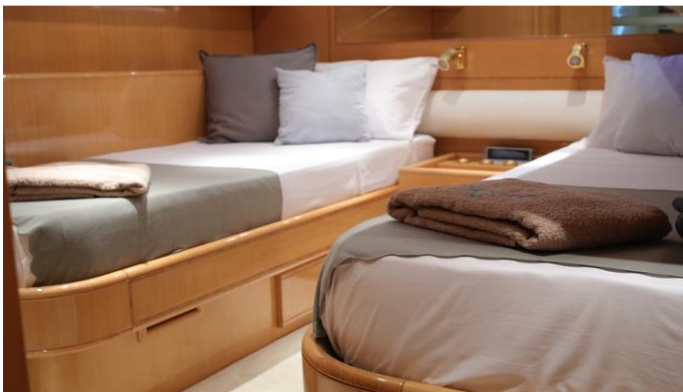

MORE PHOTOS, VIDEO OR INTERACTIVE DECK PLANS:

[CLICK HERE](#)