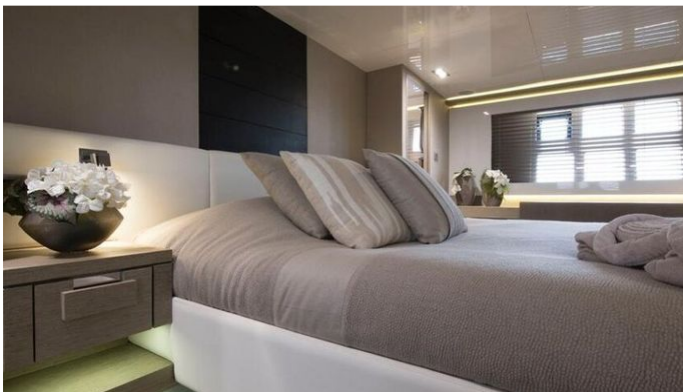

ACCOMMODATION

GUESTS CABINS CREW
8 **4** **3**

CABIN CONFIGURATION

1 Master 1 Double
2 Twin

CHARTER RATES

SUMMER
from
€37,000 / week + expenses

WINTER
from
€37,000 / week + expenses

Details correct as of 21 May, 2024

FOR MORE INFORMATION:

[CLICK HERE](#)

or SCAN QR CODE

MORE PHOTOS, VIDEO OR INTERACTIVE DECK PLANS:

[CLICK HERE](#)

SUMMER BREEZE I YACHT CHARTER

Superyacht SUMMER BREEZE I was built in 2014 by Pearl Yachts. She is a 23.3m / 76'5 Pearl 75 motor yacht with exterior design by and interior styling by Kelly Hoppen Interiors . Summer Breeze I offers accommodation for up to 8 guests in 4 cabins with additional room for her crew of 3. She features a variety of amenities to ensure comfortable charter vacations. She also carries an impressive collection of toys as listed below.