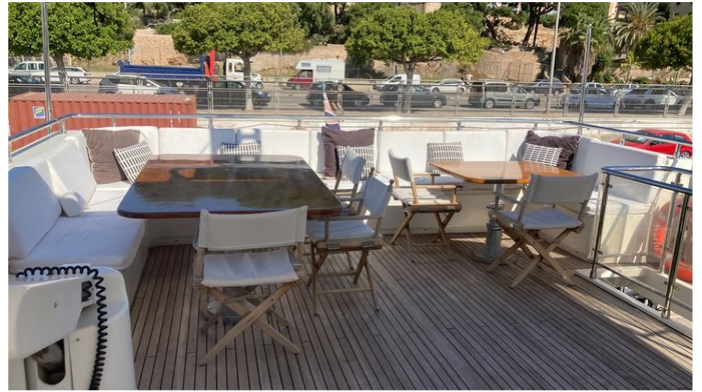

Details correct as of 21 May, 2024

FOR MORE INFORMATION:

[CLICK HERE](#)

or SCAN QR CODE

MORE PHOTOS, VIDEO OR INTERACTIVE DECK PLANS:

[CLICK HERE](#)

GEORG I YACHT CHARTER

Superyacht GEORG I was built in 2002 by Falcon. She is a 26m / 85'4 Falcon 86 motor yacht with exterior design by Stefano Righini and interior styling by Falcon . Georg I offers accommodation for up to 10 guests in 4 cabins with additional room for her crew of 4. She features a variety of amenities to ensure comfortable charter vacations. She also carries an impressive collection of toys as listed below.

GEORG I AMENITIES & TOYS

Sun Deck

Wi-Fi

Swimming Platform

Sunpads

Deck Jacuzzi

Air Conditioning

For a full up-to-date list of leisure facilities or amenities onboard Motor Yacht Georg I please contact your Yacht Charter Broker prior to booking your vacation. If there is a particular water toy that you would like, but it is not listed, then it may be possible to rent this equipment for you.