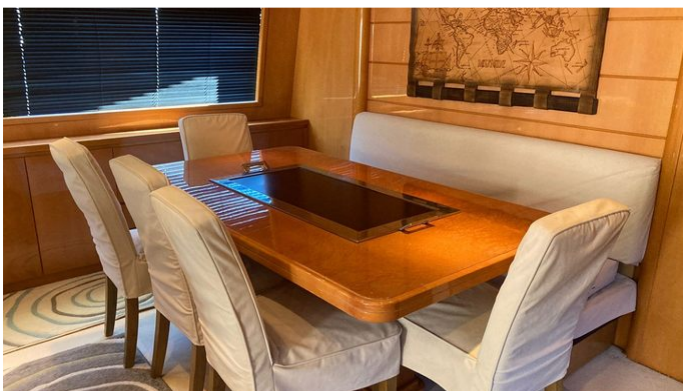

Details correct as of 21 May, 2024

FOR MORE INFORMATION:

[CLICK HERE](#)

or SCAN QR CODE

MORE PHOTOS, VIDEO OR INTERACTIVE DECK PLANS:

[CLICK HERE](#)

GEORG I YACHT CHARTER

Superyacht GEORG I was built in 2002 by Falcon. She is a 26m / 85'4 Falcon 86 motor yacht with exterior design by Stefano Righini and interior styling by Falcon . Georg I offers accommodation for up to 10 guests in 4 cabins with additional room for her crew of 4. She features a variety of amenities to ensure comfortable charter vacations. She also carries an impressive collection of toys as listed below.

GEORG I AMENITIES & TOYS

Sun Deck

Wi-Fi

Swimming Platform

Sunpads

Deck Jacuzzi

Air Conditioning

For a full up-to-date list of leisure facilities or amenities onboard Motor Yacht Georg I please contact your Yacht Charter Broker prior to booking your vacation. If there is a particular water toy that you would like, but it is not listed, then it may be possible to rent this equipment for you.