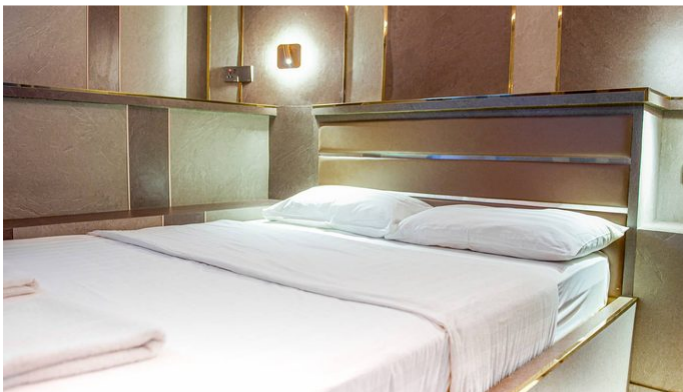

MORE PHOTOS, VIDEO OR INTERACTIVE DECK PLANS:

[CLICK HERE](#)