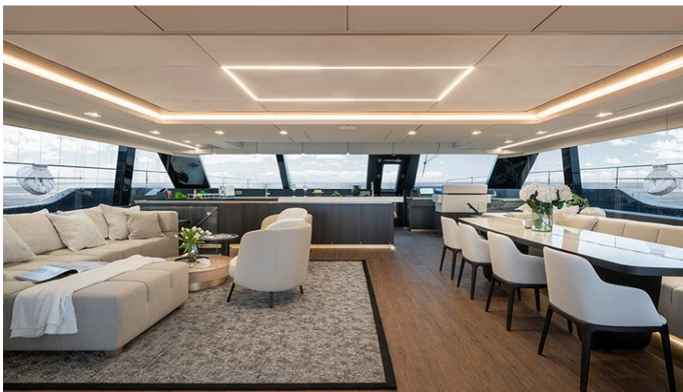

MORE PHOTOS, VIDEO OR INTERACTIVE DECK PLANS:

[CLICK HERE](#)

This document is not contractual. The yacht charters and their particulars displayed in the results above are displayed in good faith and whilst believed to be correct are not guaranteed. YachtCharterFleet.com does not warrant or assume any legal liability or responsibility for the accuracy, completeness, or usefulness of any information and/or images displayed. All information is subject to change without notice and is without warranty. Your preferred charter broker should provide you with yacht specifications, brochure and rates for your chosen dates during your charter yacht selection process. Starting prices are shown in a range of currencies for a one-week charter, unless otherwise indicated.