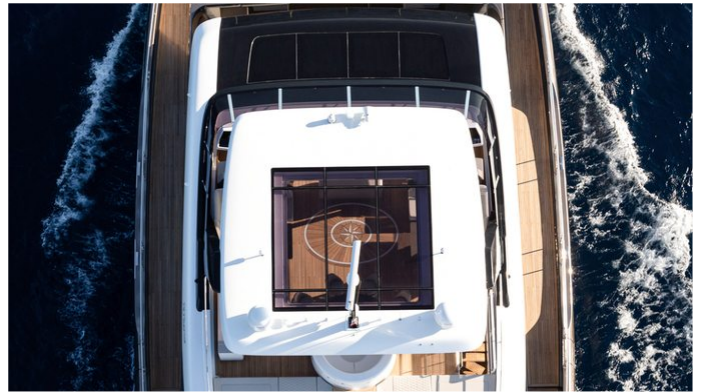

MORE PHOTOS, VIDEO OR INTERACTIVE DECK PLANS:

[CLICK HERE](#)

This document is not contractual. The yacht charters and their particulars displayed in the results above are displayed in good faith and whilst believed to be correct are not guaranteed. YachtCharterFleet.com does not warrant or assume any legal liability or responsibility for the accuracy, completeness, or usefulness of any information and/or images displayed. All information is subject to change without notice and is without warranty. Your preferred charter broker should provide you with yacht specifications, brochure and rates for your chosen dates during your charter yacht selection process. Starting prices are shown in a range of currencies for a one-week charter, unless otherwise indicated.