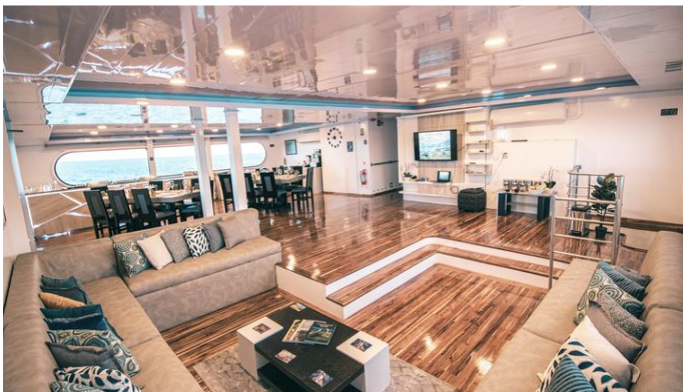

MORE PHOTOS, VIDEO OR INTERACTIVE DECK PLANS:

[CLICK HERE](#)

This document is not contractual. The yacht charters and their particulars displayed in the results above are displayed in good faith and whilst believed to be correct are not guaranteed. YachtCharterFleet.com does not warrant or assume any legal liability or responsibility for the accuracy, completeness, or usefulness of any information and/or images displayed. All information is subject to change without notice and is without warranty. Your preferred charter broker should provide you with yacht specifications, brochure and rates for your chosen dates during your charter yacht selection process. Starting prices are shown in a range of currencies for a one-week charter, unless otherwise indicated.