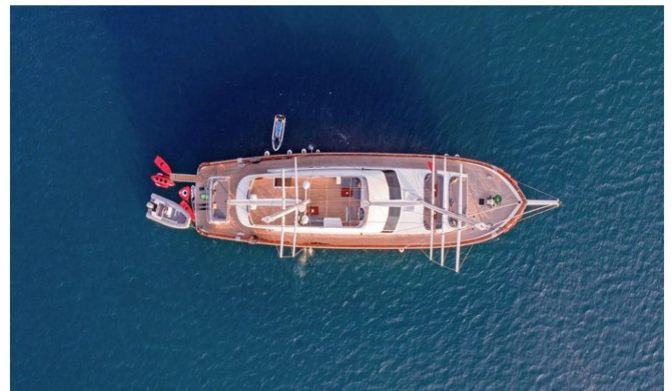

QUEEN OF MAKRI

Yacht Charter Details for 'Queen of Makri', the 37.21m Superyacht built by Custom

SPECIFICATIONS

LENGTH

37.21m / 122'1

BEAM

8.2m / 26'11

DRAFT

3.8m / 12'6

YEAR

2021

REFIT

CRUISING SPEED

11 Knots

ACCOMMODATION

GUESTS

Details correct as of 18 May, 2024

FOR MORE INFORMATION:

[CLICK HERE](#)

or SCAN QR CODE

MORE PHOTOS, VIDEO OR INTERACTIVE DECK PLANS:

 [CLICK HERE](#)

QUEEN OF MAKRI YACHT CHARTER

Superyacht QUEEN OF MAKRI was built in 2021 by Custom. She is a 37.21m / 122'1 sail yacht with exterior design by . Queen of Makri offers accommodation for up to 12 guests in 6 cabins with additional room for her crew of 6. She features a variety of amenities to ensure comfortable charter vacations, including, Air Conditioning, Sunpads & Foredeck Seating & Table. She also carries an impressive collection of toys as listed below.

QUEEN OF MAKRI AMENITIES & TOYS

 Foredeck Seating With
Table

Wi-Fi

Sunpads

 Air Conditioning

For a full up-to-date list of leisure facilities or amenities onboard Sail Yacht Queen of Makri please contact your Yacht Charter Broker prior to booking your vacation. If there is a particular water toy that you would like, but it is not listed, then it may be possible to rent this equipment for you.