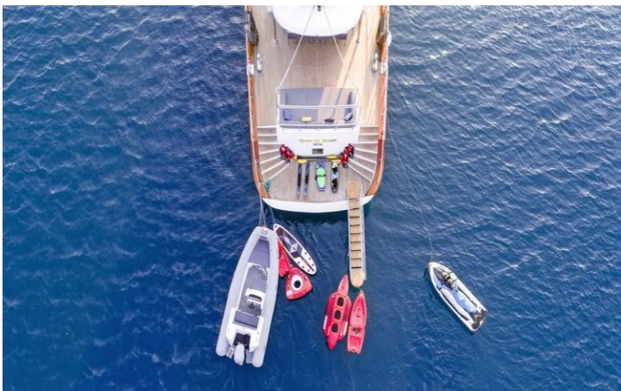

QUEEN OF MAKRI

Yacht Charter Details for 'Queen of Makri', the 37.21m Superyacht built by Custom

SPECIFICATIONS

LENGTH

37.21m / 122'1

BEAM

8.2m / 26'11

DRAFT

Details correct as of 18 May, 2024

FOR MORE INFORMATION:

[CLICK HERE](#)

or SCAN QR CODE

MORE PHOTOS, VIDEO OR INTERACTIVE DECK PLANS:

 [CLICK HERE](#)

QUEEN OF MAKRI YACHT CHARTER

Superyacht QUEEN OF MAKRI was built in 2021 by Custom. She is a 37.21m / 122'1 sail yacht with exterior design by . Queen of Makri offers accommodation for up to 12 guests in 6 cabins with additional room for her crew of 6. She features a variety of amenities to ensure comfortable charter vacations, including, Air Conditioning, Sunpads & Foredeck Seating & Table. She also carries an impressive collection of toys as listed below.

QUEEN OF MAKRI AMENITIES & TOYS

 Foredeck Seating With
Table

Wi-Fi

Sunpads

 Air Conditioning

For a full up-to-date list of leisure facilities or amenities onboard Sail Yacht Queen of Makri please contact your Yacht Charter Broker prior to booking your vacation. If there is a particular water toy that you would like, but it is not listed, then it may be possible to rent this equipment for you.