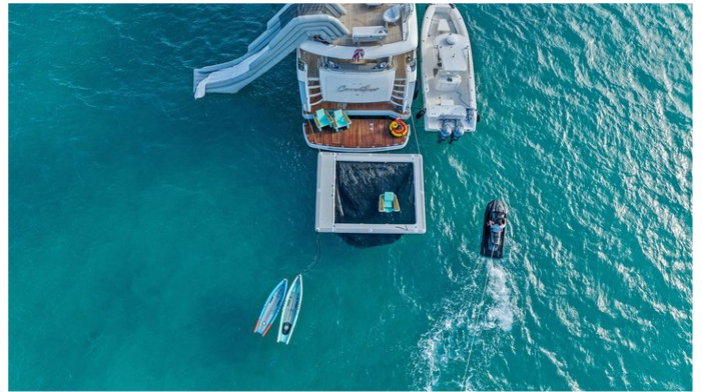

MORE PHOTOS, VIDEO OR INTERACTIVE DECK PLANS:

[CLICK HERE](#)

This document is not contractual. The yacht charters and their particulars displayed in the results above are displayed in good faith and whilst believed to be correct are not guaranteed. YachtCharterFleet.com does not warrant or assume any legal liability or responsibility for the accuracy, completeness, or usefulness of any information and/or images displayed. All information is subject to change without notice and is without warranty. Your preferred charter broker should provide you with yacht specifications, brochure and rates for your chosen dates during your charter yacht selection process. Starting prices are shown in a range of currencies for a one-week charter, unless otherwise indicated.