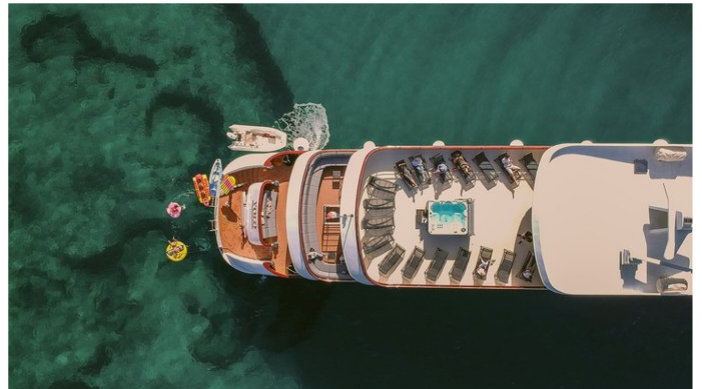

YachtCharterFleet

THE SMARTEST WAY TO SEARCH

YOLO

Yacht Charter Details for 'Yolo', the 48m Superyacht built by Custom

SPECIFICATIONS

LENGTH
48m / 157'6

BEAM DRAFT
8.6m / 28'3 3m / 9'10

YEAR REFIT
2019

FOR MORE INFORMATION:

[CLICK HERE](#) 

or SCAN QR CODE

www.YachtCharterFleet.com

MORE PHOTOS, VIDEO OR INTERACTIVE DECK PLANS:

[CLICK HERE](#)

YOLO YACHT CHARTER

Superyacht YOLO was built in 2019 by Custom. She is a 48m / 157'6 motor yacht with exterior design by . Yolo offers accommodation for up to 36 guests in 17 cabins with additional room for her crew of 10. She features a variety of amenities to ensure comfortable charter vacations, including, Air Conditioning, Deck Jacuzzi, WiFi connection on board, Sun Deck & Sunpads. She also carries an impressive collection of toys as listed below.

YOLO AMENITIES & TOYS

Jacuzzi

Sun Deck

Wi-Fi

Outdoor Shower

Sunpads

Deck Jacuzzi

Air Conditioning

For a full up-to-date list of leisure facilities or amenities onboard Motor Yacht Yolo please contact your Yacht Charter Broker prior to booking your vacation. If there is a particular water toy that you would like, but it is not listed, then it may be possible to rent this equipment for you.