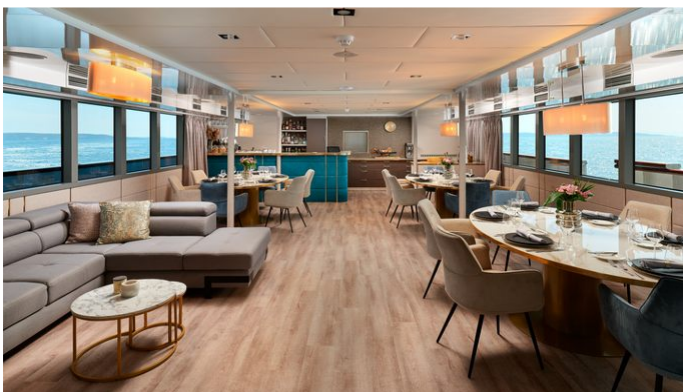

Details correct as of 21 May, 2024

FOR MORE INFORMATION:

[CLICK HERE](#)

or SCAN QR CODE

MORE PHOTOS, VIDEO OR INTERACTIVE DECK PLANS:

[CLICK HERE](#)

OHANA YACHT CHARTER

Superyacht OHANA was built in 2020 by Custom. She is a 49m / 160'9 Custom motor yacht with exterior design by . Ohana offers accommodation for up to 30 guests in 14 cabins with additional room for her crew of 12. She features a variety of amenities to ensure comfortable charter vacations. She also carries an impressive collection of toys as listed below.

Movie Theatre

Childrens Playroom

Air Conditioning

BBQ

For a full up-to-date list of leisure facilities or amenities onboard Motor Yacht Ohana please contact your Yacht Charter Broker prior to booking your vacation. If there is a particular water toy that you would like, but it is not listed, then it may be possible to rent this equipment for you.