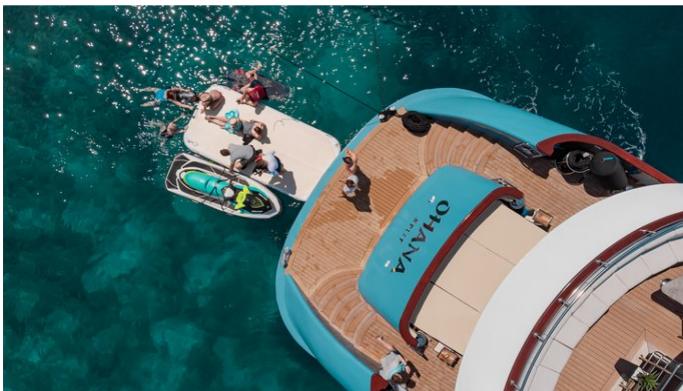

YachtCharterFleet

THE SMARTEST WAY TO SEARCH

OHANA

Yacht Charter Details for 'Ohana', the 49m Superyacht built by Custom

SPECIFICATIONS

LENGTH
49m / 160'9

BEAM DRAFT
8.5m / 27'11 3m / 9'10

YEAR REFIT
2020 2023

Details correct as of 21 May, 2024

FOR MORE INFORMATION:

[CLICK HERE](#)

or SCAN QR CODE

MORE PHOTOS, VIDEO OR INTERACTIVE DECK PLANS:

[CLICK HERE](#)

OHANA YACHT CHARTER

Superyacht OHANA was built in 2020 by Custom. She is a 49m / 160'9 Custom motor yacht with exterior design by . Ohana offers accommodation for up to 30 guests in 14 cabins with additional room for her crew of 12. She features a variety of amenities to ensure comfortable charter vacations. She also carries an impressive collection of toys as listed below.

OHANA AMENITIES & TOYS

Exterior Bar

Sun Deck

Wi-Fi

Outdoor Shower

Swimming Platform

Sunpads

Deck Jacuzzi

Movie Theatre

Childrens Playroom

Air Conditioning

BBQ

For a full up-to-date list of leisure facilities or amenities onboard Motor Yacht Ohana please contact your Yacht Charter Broker prior to booking your vacation. If there is a particular water toy that you would like, but it is not listed, then it may be possible to rent this equipment for you.