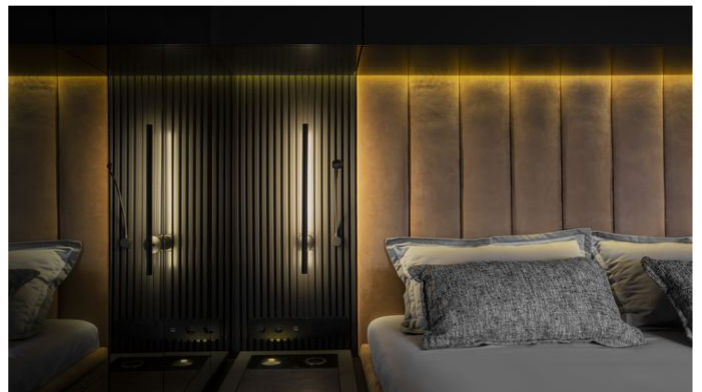

GUESTS	CABINS	CREW
8	4	5

CABIN CONFIGURATION
1 Master 2 Double
1 Twin

CHARTER RATES

SUMMER
from
€55,000 / week + expenses

WINTER
from
€55,000 / week + expenses

Details correct as of 10 May, 2024

FOR MORE INFORMATION:

[CLICK HERE](#)

or SCAN QR CODE

MORE PHOTOS, VIDEO OR INTERACTIVE DECK PLANS:

[CLICK HERE](#)

GRAYONE YACHT CHARTER

Superyacht GRAYONE was built in 2020 by Sunreef Yachts. She is a 24.38m / 80' Sunreef 80 Sailing motor/sailer yacht with exterior design by Sunreef Yachts and interior styling by Sunreef Yachts. GrayOne offers accommodation for up to 8 guests in 4 cabins with additional room for her crew of 5. She features a variety of amenities to ensure comfortable charter vacations, including, Exterior Bar, Hydraulic Swim Platform, Sunpads, Air Conditioning & WiFi connection on board. She also carries an impressive collection of toys as listed below.