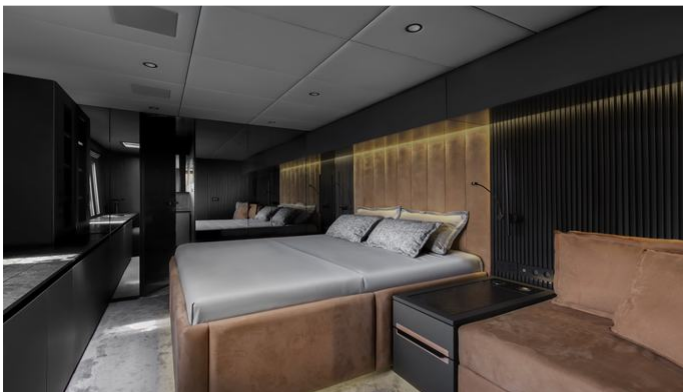

[CLICK HERE](#)

or SCAN QR CODE

MORE PHOTOS, VIDEO OR INTERACTIVE DECK PLANS:

[CLICK HERE](#)

GRAYONE YACHT CHARTER

Superyacht GRAYONE was built in 2020 by Sunreef Yachts. She is a 24.38m / 80' Sunreef 80 Sailing motor/sailer yacht with exterior design by Sunreef Yachts and interior styling by Sunreef Yachts. GrayOne offers accommodation for up to 8 guests in 4 cabins with additional room for her crew of 5. She features a variety of amenities to ensure comfortable charter vacations, including, Exterior Bar, Hydraulic Swim Platform, Sunpads, Air Conditioning & WiFi connection on board. She also carries an impressive collection of toys as listed below.