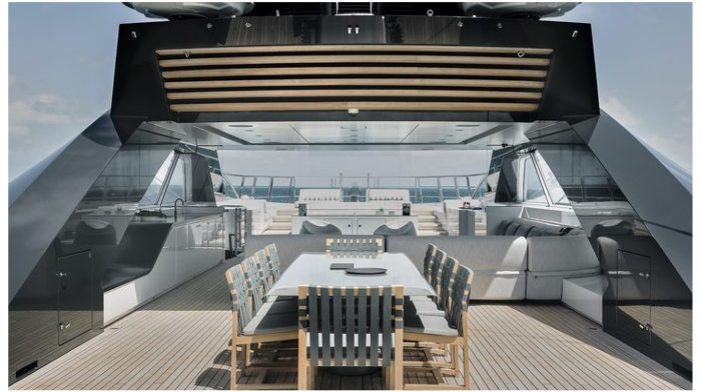

MORE PHOTOS, VIDEO OR INTERACTIVE DECK PLANS:

[CLICK HERE](#)

This document is not contractual. The yacht charters and their particulars displayed in the results above are displayed in good faith and whilst believed to be correct are not guaranteed. YachtCharterFleet.com does not warrant or assume any legal liability or responsibility for the accuracy, completeness, or usefulness of any information and/or images displayed. All information is subject to change without notice and is without warranty. Your preferred charter broker should provide you with yacht specifications, brochure and rates for your chosen dates during your charter yacht selection process. Starting prices are shown in a range of currencies for a one-week charter, unless otherwise indicated.