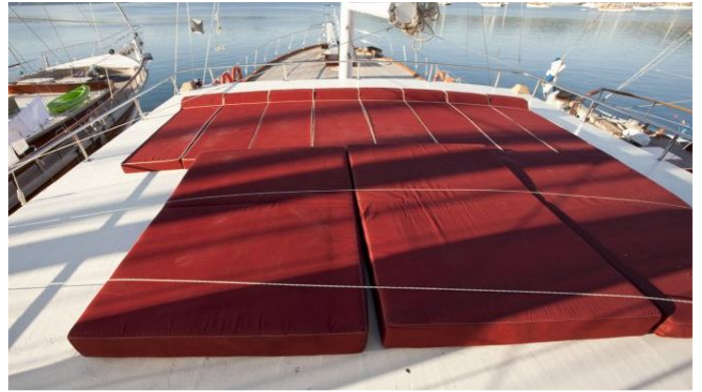

MORE PHOTOS, VIDEO OR INTERACTIVE DECK PLANS:

[CLICK HERE](#)

This document is not contractual. The yacht charters and their particulars displayed in the results above are displayed in good faith and whilst believed to be correct are not guaranteed. YachtCharterFleet.com does not warrant or assume any legal liability or responsibility for the accuracy, completeness, or usefulness of any information and/or images displayed. All information is subject to change without notice and is without warranty. Your preferred charter broker should provide you with yacht specifications, brochure and rates for your chosen dates during your charter yacht selection process. Starting prices are shown in a range of currencies for a one-week charter, unless otherwise indicated.