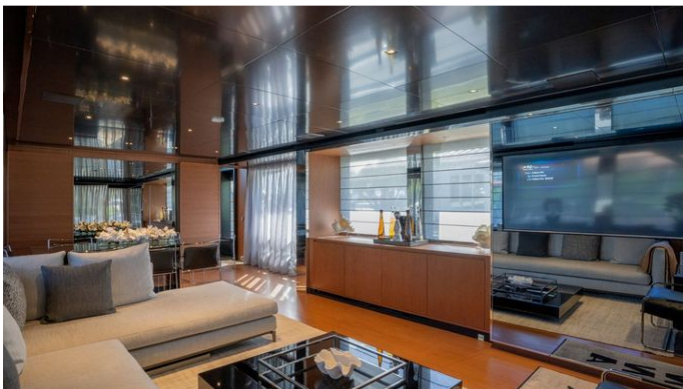

FOR MORE INFORMATION:

[CLICK HERE](#)

or SCAN QR CODE

MORE PHOTOS, VIDEO OR INTERACTIVE DECK PLANS:

 [CLICK HERE](#)

BEYOND BEYOND YACHT CHARTER

Superyacht BEYOND BEYOND was built in 2019 by Riva. She is a 28.5m / 93'6 90' Argo motor yacht with exterior design by Officina Italiana Design and interior styling by Officina Italiana Design . Beyond Beyond offers accommodation for up to 8 guests in 4 cabins with additional room for her crew of 4. She features a variety of amenities to ensure comfortable charter vacations, including, Air Conditioning, Stabilisers underway, Stabilizers at Anchor, WiFi connection on board, Exterior Bar, Foredeck Seating, Sun Deck & Sunpads. She also carries an impressive collection of toys as listed below.