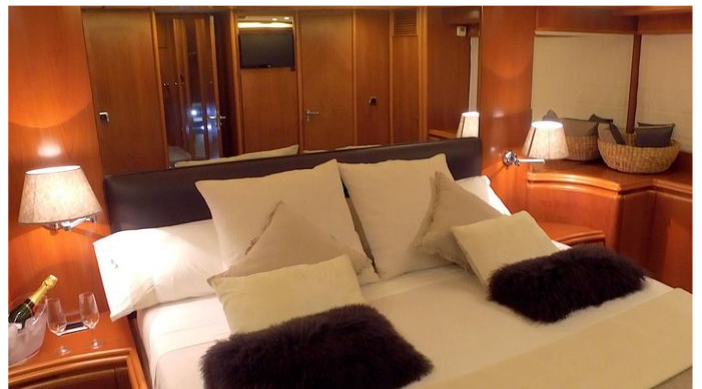

MORE PHOTOS, VIDEO OR INTERACTIVE DECK PLANS:

[CLICK HERE](#)