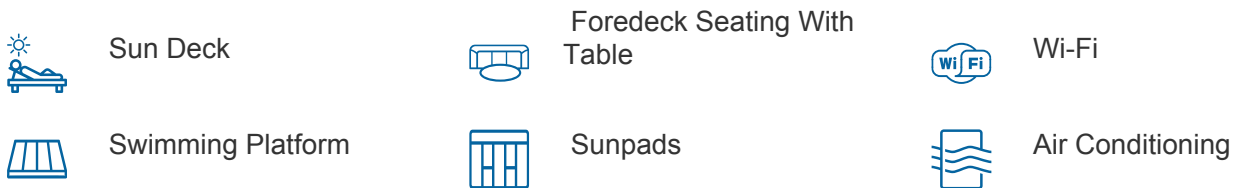

GUESTS CABINS CREW
8 **4** **4**

CABIN CONFIGURATION

CHARTER RATES

SUMMER
from
€65,000 / week + expenses

WINTER
from
€65,000 / week + expenses

Details correct as of 9 May, 2024

FOR MORE INFORMATION:

[CLICK HERE](#)

or SCAN QR CODE

MORE PHOTOS, VIDEO OR INTERACTIVE DECK PLANS:

[CLICK HERE](#)

SEIYA YACHT CHARTER

Superyacht SEIYA was built in 2020 by Sunreef Yachts. She is a 23.95m / 78'7 80 Sunreef Power motor yacht with exterior design by Sunreef Yachts and interior styling by Sunreef Yachts. Seiya offers accommodation for up to 8 guests in 4 cabins with additional room for her crew of 4. She features a variety of amenities to ensure comfortable charter vacations, including, Tender Garage, Air Conditioning, Foredeck Seating & Table & Sunpads. She also carries an impressive collection of toys as listed below.

SEIYA AMENITIES & TOYS

For a full up-to-date list of leisure facilities or amenities onboard Motor Yacht Seiya please contact your Yacht Charter Broker prior to booking your vacation. If there is a particular water toy that you would like, but it is not listed, then it may be possible to rent this equipment for you.