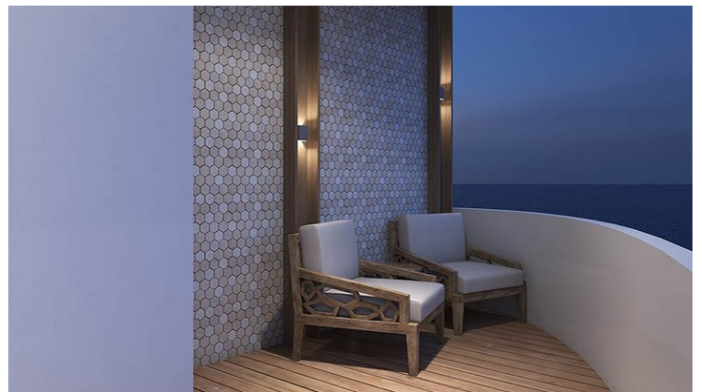

MORE PHOTOS, VIDEO OR INTERACTIVE DECK PLANS:

[CLICK HERE](#)

This document is not contractual. The yacht charters and their particulars displayed in the results above are displayed in good faith and whilst believed to be correct are not guaranteed. YachtCharterFleet.com does not warrant or assume any legal liability or responsibility for the accuracy, completeness, or usefulness of any information and/or images displayed. All information is subject to change without notice and is without warranty. Your preferred charter broker should provide you with yacht specifications, brochure and rates for your chosen dates during your charter yacht selection process. Starting prices are shown in a range of currencies for a one-week charter, unless otherwise indicated.