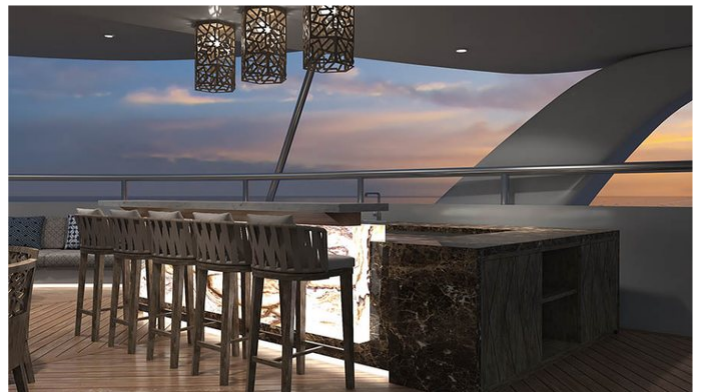

MORE PHOTOS, VIDEO OR INTERACTIVE DECK PLANS:

[CLICK HERE](#)

This document is not contractual. The yacht charters and their particulars displayed in the results above are displayed in good faith and whilst believed to be correct are not guaranteed. YachtCharterFleet.com does not warrant or assume any legal liability or responsibility for the accuracy, completeness, or usefulness of any information and/or images displayed. All information is subject to change without notice and is without warranty. Your preferred charter broker should provide you with yacht specifications, brochure and rates for your chosen dates during your charter yacht selection process. Starting prices are shown in a range of currencies for a one-week charter, unless otherwise indicated.