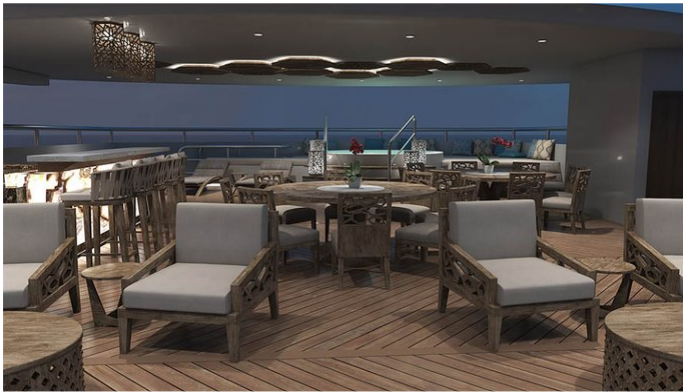

MORE PHOTOS, VIDEO OR INTERACTIVE DECK PLANS:

[CLICK HERE](#)

This document is not contractual. The yacht charters and their particulars displayed in the results above are displayed in good faith and whilst believed to be correct are not guaranteed. YachtCharterFleet.com does not warrant or assume any legal liability or responsibility for the accuracy, completeness, or usefulness of any information and/or images displayed. All information is subject to change without notice and is without warranty. Your preferred charter broker should provide you with yacht specifications, brochure and rates for your chosen dates during your charter yacht selection process. Starting prices are shown in a range of currencies for a one-week charter, unless otherwise indicated.