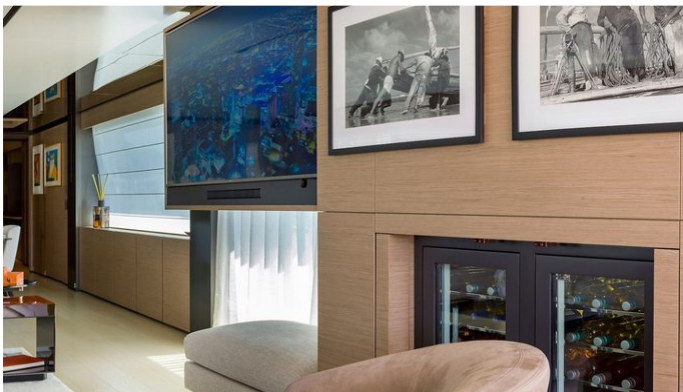

MORE PHOTOS, VIDEO OR INTERACTIVE DECK PLANS:

[CLICK HERE](#)

This document is not contractual. The yacht charters and their particulars displayed in the results above are displayed in good faith and whilst believed to be correct are not guaranteed. YachtCharterFleet.com does not warrant or assume any legal liability or responsibility for the accuracy, completeness, or usefulness of any information and/or images displayed. All information is subject to change without notice and is without warranty. Your preferred charter broker should provide you with yacht specifications, brochure and rates for your chosen dates during your charter yacht selection process. Starting prices are shown in a range of currencies for a one-week charter, unless otherwise indicated.