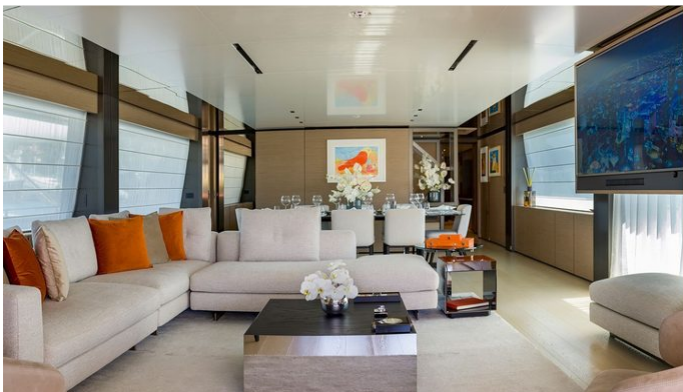

MORE PHOTOS, VIDEO OR INTERACTIVE DECK PLANS:

[CLICK HERE](#)

This document is not contractual. The yacht charters and their particulars displayed in the results above are displayed in good faith and whilst believed to be correct are not guaranteed. YachtCharterFleet.com does not warrant or assume any legal liability or responsibility for the accuracy, completeness, or usefulness of any information and/or images displayed. All information is subject to change without notice and is without warranty. Your preferred charter broker should provide you with yacht specifications, brochure and rates for your chosen dates during your charter yacht selection process. Starting prices are shown in a range of currencies for a one-week charter, unless otherwise indicated.