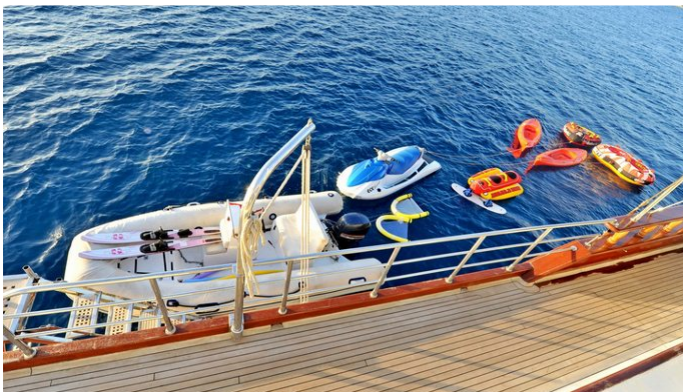

MORE PHOTOS, VIDEO OR INTERACTIVE DECK PLANS:

[CLICK HERE](#)