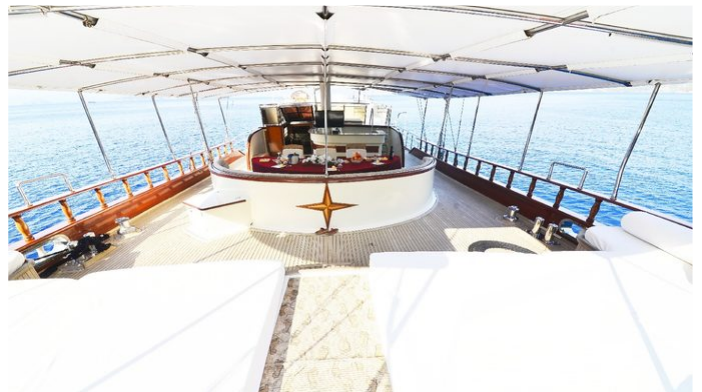

MORE PHOTOS, VIDEO OR INTERACTIVE DECK PLANS:

[CLICK HERE](#)