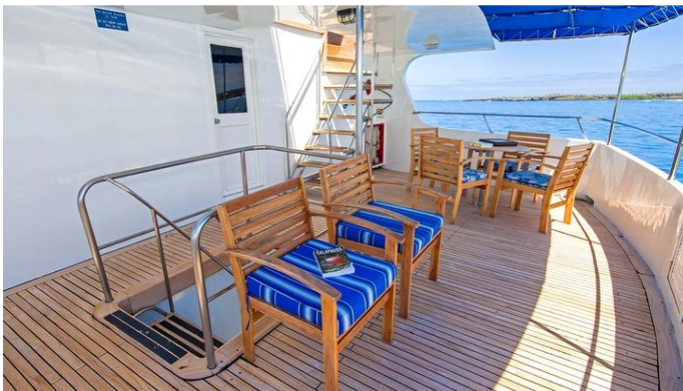

GUESTS CABINS CREW
16 10 8

CABIN CONFIGURATION
10 Double/
Twin

CHARTER RATES

SUMMER
from
\$81,840 / week + expenses

WINTER
from
\$81,840 / week + expenses

Details correct as of 19 May, 2024

FOR MORE INFORMATION:

[CLICK HERE](#)

or SCAN QR CODE

MORE PHOTOS, VIDEO OR INTERACTIVE DECK PLANS:

[CLICK HERE](#)

TIP TOP IV YACHT CHARTER

Superyacht TIP TOP IV was built in 2006 by Tecnavin. She is a 38.1m / 125' motor yacht with exterior design by . Tip Top IV offers accommodation for up to 16 guests in 10 cabins with additional room for her crew of 8. She features a variety of amenities to ensure comfortable charter vacations, including, Air Conditioning & Deck Jacuzzi. She also carries an impressive collection of toys as listed below.

TIP TOP IV AMENITIES & TOYS

Jacuzzi

Air Conditioning

For a full up-to-date list of leisure facilities or amenities onboard Motor Yacht Tip Top IV please contact your Yacht Charter Broker prior to booking your vacation. If there is a particular water toy that you would like, but it is not listed, then it may be possible to rent this equipment for you.