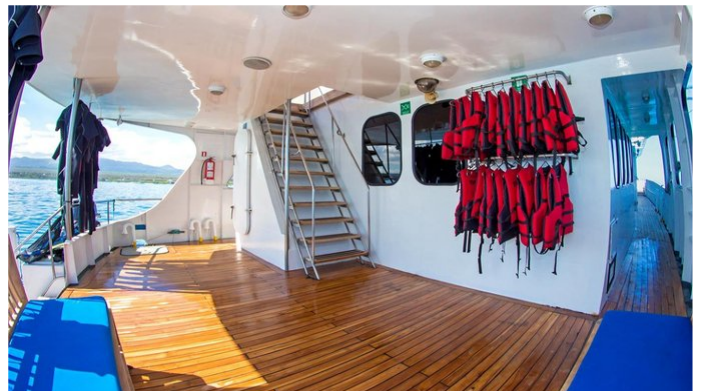

[CLICK HERE](#)

or SCAN QR CODE

MORE PHOTOS, VIDEO OR INTERACTIVE DECK PLANS:

[CLICK HERE](#)

TIP TOP IV YACHT CHARTER

Superyacht TIP TOP IV was built in 2006 by Tecnavin. She is a 38.1m / 125' motor yacht with exterior design by . Tip Top IV offers accommodation for up to 16 guests in 10 cabins with additional room for her crew of 8. She features a variety of amenities to ensure comfortable charter vacations, including, Air Conditioning & Deck Jacuzzi. She also carries an impressive collection of toys as listed below.

TIP TOP IV AMENITIES & TOYS

Jacuzzi

Air Conditioning

For a full up-to-date list of leisure facilities or amenities onboard Motor Yacht Tip Top IV please contact your Yacht Charter Broker prior to booking your vacation. If there is a particular water toy that you would like, but it is not listed, then it may be possible to rent this equipment for you.