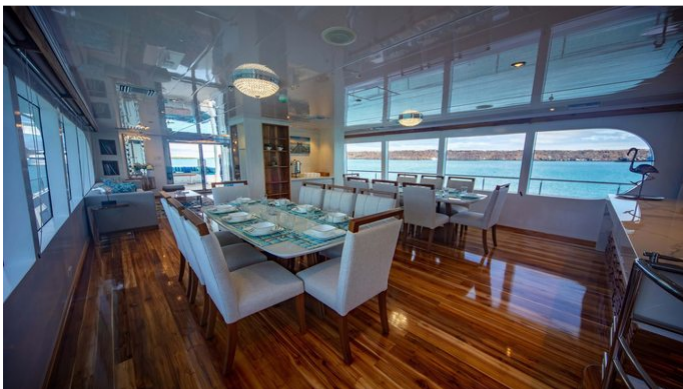

FOR MORE INFORMATION:

[CLICK HERE](#)

or SCAN QR CODE

MORE PHOTOS, VIDEO OR INTERACTIVE DECK PLANS:

[CLICK HERE](#)

GRAND DAPHNE YACHT CHARTER

Superyacht GRAND DAPHNE was built in 2011 by Broward. She is a 39.8m / 130'7 motor yacht with exterior design by Broward and interior styling by Evan K Marshall . Grand Daphne offers accommodation for up to 12 guests in 8 cabins with additional room for her crew of 10. She features a variety of amenities to ensure comfortable charter vacations, including, Air Conditioning & Deck Jacuzzi. She also carries an impressive collection of toys as listed below.

GRAND DAPHNE AMENITIES & TOYS

Jacuzzi

Air Conditioning

For a full up-to-date list of leisure facilities or amenities onboard Motor Yacht Grand Daphne please contact your Yacht Charter Broker prior to booking your vacation. If there is a particular water toy that you would like, but it is not listed, then it may be possible to rent this equipment for you.