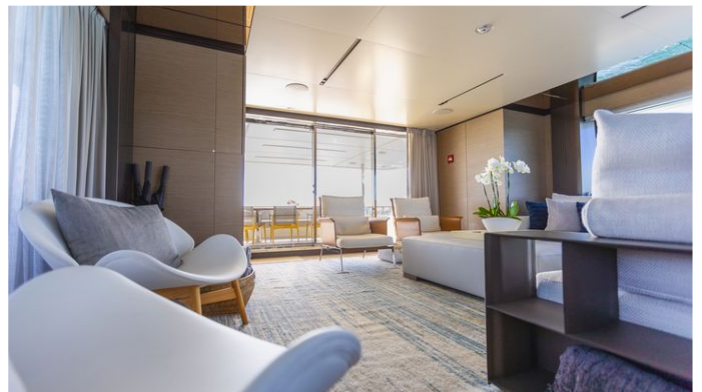

CRUISING SPEED
15 Knots

ACCOMMODATION

GUESTS CABINS CREW
10 5 6

CABIN CONFIGURATION

CHARTER RATES

SUMMER
from
\$105,000 / week + expenses

WINTER
from
\$105,000 / week + expenses

Details correct as of 20 May, 2024

FOR MORE INFORMATION:

[CLICK HERE](#)

or SCAN QR CODE

MORE PHOTOS, VIDEO OR INTERACTIVE DECK PLANS:

[CLICK HERE](#)

FIFI YACHT CHARTER

Superyacht FIFI was built in 2018 by Custom Line. She is a 32.92m / 108' Navetta 33 motor yacht with exterior design by Zuccon and interior styling by Zuccon . Fifi offers accommodation for up to 10 guests in 5 cabins with additional room for her crew of 6. She features a variety of amenities to ensure comfortable charter vacations. She also carries an impressive collection of toys as listed below.

Swimming Platform

At-Anchor Stabilizers

Sunpads

Deck Jacuzzi

Air Conditioning

BBQ

For a full up-to-date list of leisure facilities or amenities onboard Motor Yacht Fifi please contact your Yacht Charter Broker prior to booking your vacation. If there is a particular water toy that you would like, but it is not listed, then it may be possible to rent this equipment for you.