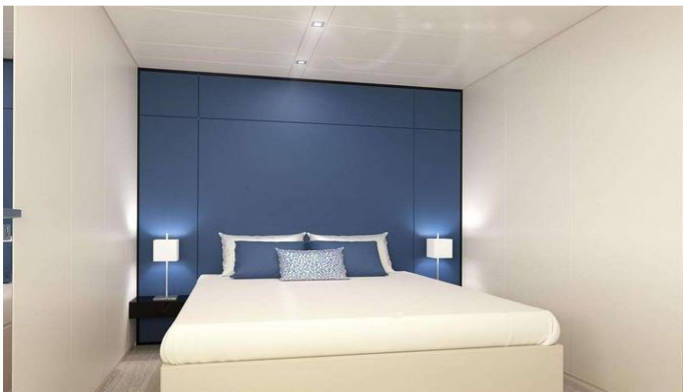

MORE PHOTOS, VIDEO OR INTERACTIVE DECK PLANS:

[CLICK HERE](#)