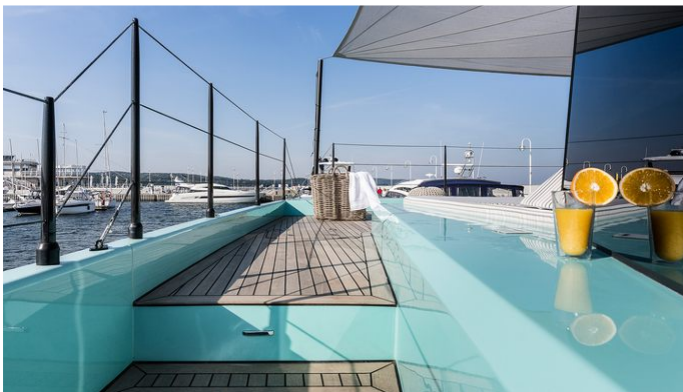

MORE PHOTOS, VIDEO OR INTERACTIVE DECK PLANS:

[CLICK HERE](#)

This document is not contractual. The yacht charters and their particulars displayed in the results above are displayed in good faith and whilst believed to be correct are not guaranteed. YachtCharterFleet.com does not warrant or assume any legal liability or responsibility for the accuracy, completeness, or usefulness of any information and/or images displayed. All information is subject to change without notice and is without warranty. Your preferred charter broker should provide you with yacht specifications, brochure and rates for your chosen dates during your charter yacht selection process. Starting prices are shown in a range of currencies for a one-week charter, unless otherwise indicated.