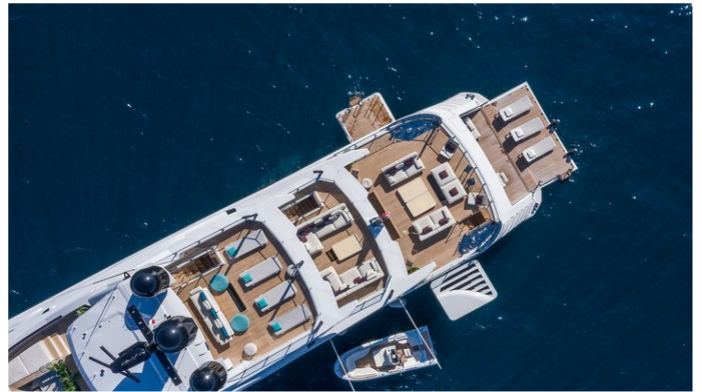

LEL

Yacht Charter Details for 'LEL', the 49.71m Superyacht built by Rossinavi

SPECIFICATIONS

LENGTH
49.71m / 163'1

BEAM DRAFT
9m / 29'6 2.6m / 8'6

YEAR REFIT
2020

CRUISING SPEED
17 Knots

ACCOMMODATION

[CLICK HERE](#)

or SCAN QR CODE

MORE PHOTOS, VIDEO OR INTERACTIVE DECK PLANS:

[CLICK HERE](#)

LEL YACHT CHARTER

Superyacht LEL was built in 2020 by Rossinavi. She is a 49.71m / 163'1 Custom motor yacht with exterior design by LUCA DINI Design & Architecture and interior styling by LUCA DINI Design & Architecture . LEL offers accommodation for up to 12 guests in 6 cabins with additional room for her crew of 10. She features a variety of amenities to ensure comfortable charter vacations, including, Beach Club, Foredeck Seating & Table, Outdoor Bar, Sun Deck, Sunpads, Swimming Pool, Tender Garage, Air Conditioning, Deck Jacuzzi, Stabilisers underway, Stabilizers at Anchor & WiFi connection on board. She also carries an impressive collection of toys as listed below.

LEL AMENITIES & TOYS

 Jacuzzi	 Tender Garage	 Outdoor Bar
 Stabilizers Underway	 Sun Deck	 Gym Equipment
 Foredeck Seating With Table	 Wi-Fi	 Swimming Platform
 At-Anchor Stabilizers	 Sunpads	 Swimming Pool
 Deck Jacuzzi	 Beach Club	 Air Conditioning