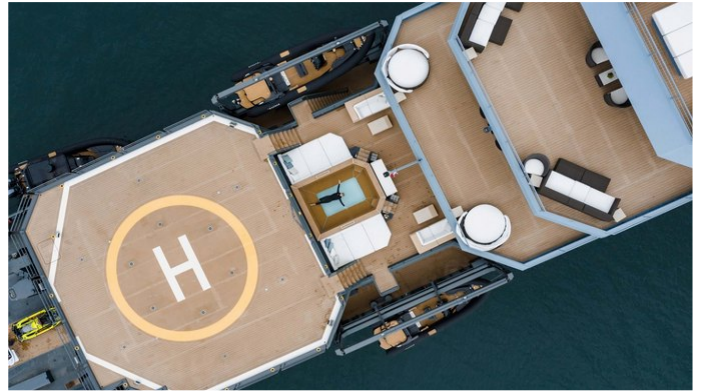

MORE PHOTOS, VIDEO OR INTERACTIVE DECK PLANS:

[CLICK HERE](#)

This document is not contractual. The yacht charters and their particulars displayed in the results above are displayed in good faith and whilst believed to be correct are not guaranteed. YachtCharterFleet.com does not warrant or assume any legal liability or responsibility for the accuracy, completeness, or usefulness of any information and/or images displayed. All information is subject to change without notice and is without warranty. Your preferred charter broker should provide you with yacht specifications, brochure and rates for your chosen dates during your charter yacht selection process. Starting prices are shown in a range of currencies for a one-week charter, unless otherwise indicated.