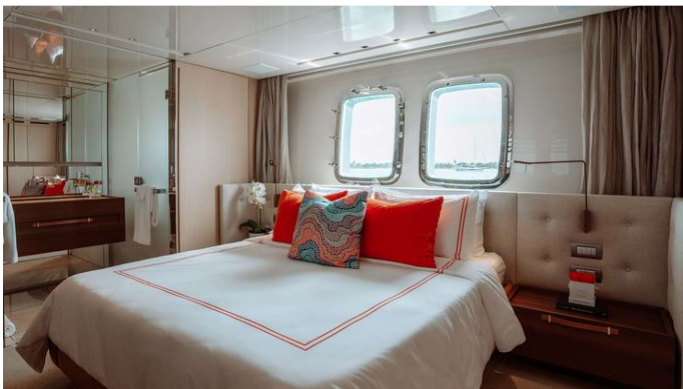

MORE PHOTOS, VIDEO OR INTERACTIVE DECK PLANS:

[CLICK HERE](#)