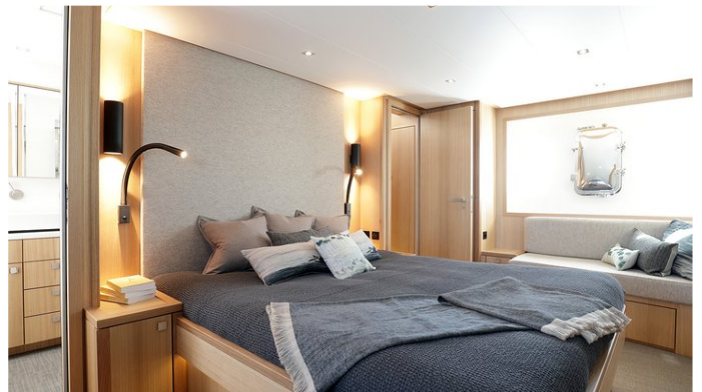

MORE PHOTOS, VIDEO OR INTERACTIVE DECK PLANS:

[CLICK HERE](#)