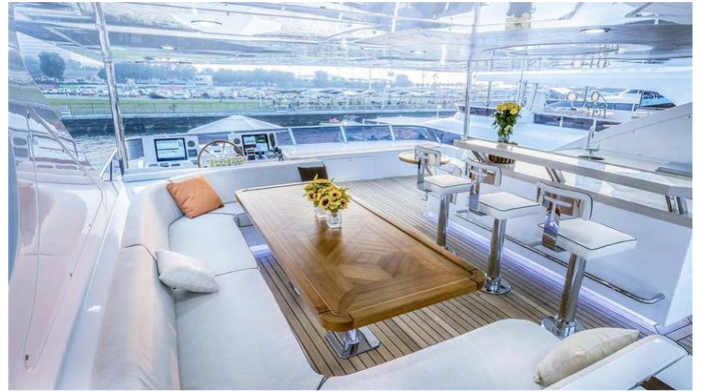

ACCOMMODATION

GUESTS CABINS CREW
10 5 6

CABIN CONFIGURATION

CHARTER RATES

SUMMER
from
\$140,000 / week + expenses

WINTER
from
\$140,000 / week + expenses

Details correct as of 18 May, 2024

FOR MORE INFORMATION:

[CLICK HERE](#)

or SCAN QR CODE

MORE PHOTOS, VIDEO OR INTERACTIVE DECK PLANS:

[CLICK HERE](#)

PERSISTENCE YACHT CHARTER

Superyacht PERSISTENCE was built in 2017 by Gulf Craft. She is a 38.1m / 125' Majesty 125 motor yacht with exterior design by Gulf Craft and interior styling by Gulf Craft . Persistence offers accommodation for up to 10 guests in 5 cabins with additional room for her crew of 6. She features a variety of amenities to ensure comfortable charter vacations, including, Air Conditioning, Exterior Bar, Jacuzzi (on deck), Sun Deck, Sunpads & Tender Garage. She also carries an impressive collection of toys as listed below.

PERSISTENCE AMENITIES & TOYS

Tender Garage

Exterior Bar

Sun Deck

Outdoor Shower

Wi-Fi

Swimming Platform

Sunpads

Deck Jacuzzi

Air Conditioning

BBQ

For a full up-to-date list of leisure facilities or amenities onboard Motor Yacht Persistence please contact your Yacht Charter Broker prior to booking your vacation. If there is a particular water toy that you would like, but it is not listed, then it may be possible to rent this equipment for you.