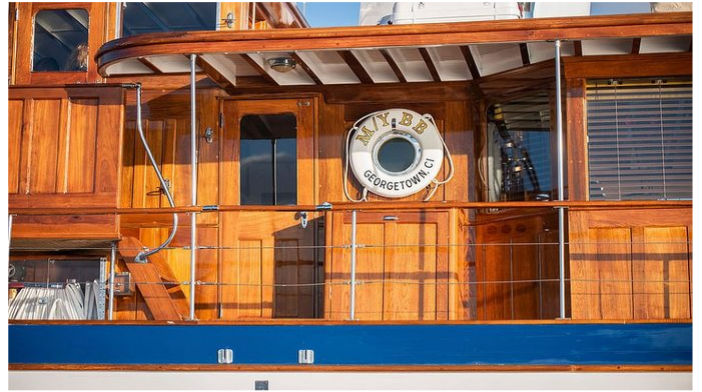

MORE PHOTOS, VIDEO OR INTERACTIVE DECK PLANS:

[CLICK HERE](#)