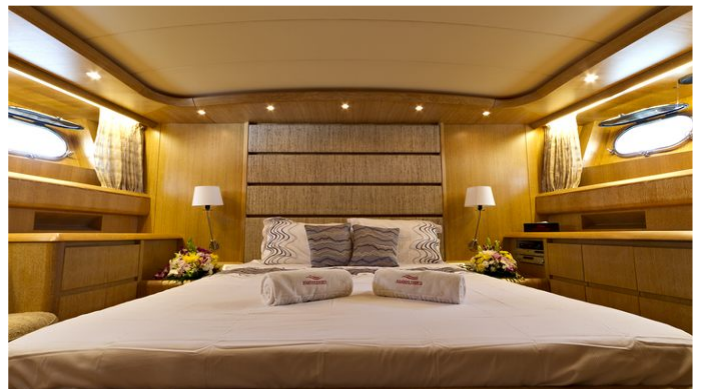

YEAR REFIT
2006

CRUISING SPEED
24 Knots

ACCOMMODATION

GUESTS	CABINS	CREW
8	4	2

CABIN CONFIGURATION

CHARTER RATES

Details correct as of 11 May, 2024

FOR MORE INFORMATION:

[CLICK HERE](#)

or SCAN QR CODE

MORE PHOTOS, VIDEO OR INTERACTIVE DECK PLANS:

 [CLICK HERE](#)

XCLUSIVE XVI YACHT CHARTER

Superyacht XCLUSIVE XVI was built in 2006 by Maiora. She is a 27.45m / 90'1 Maiora 27 motor yacht with exterior design by . Xclusive XVI offers accommodation for up to guests in cabins with additional room for her crew of . She features a variety of amenities to ensure comfortable charter vacations. She also carries an impressive collection of toys as listed below.