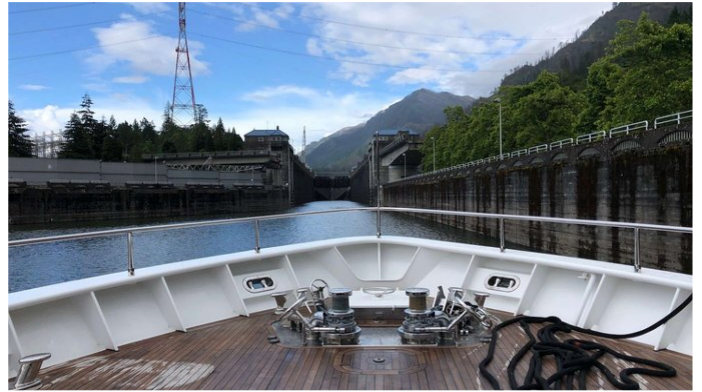

MORE PHOTOS, VIDEO OR INTERACTIVE DECK PLANS:

[CLICK HERE](#)