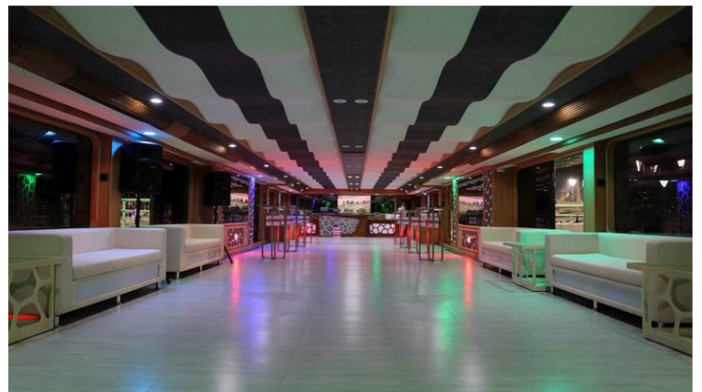

MORE PHOTOS, VIDEO OR INTERACTIVE DECK PLANS:

[CLICK HERE](#)