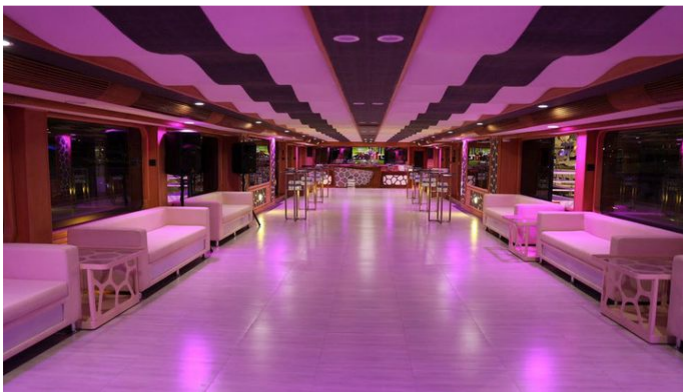

MORE PHOTOS, VIDEO OR INTERACTIVE DECK PLANS:

[CLICK HERE](#)