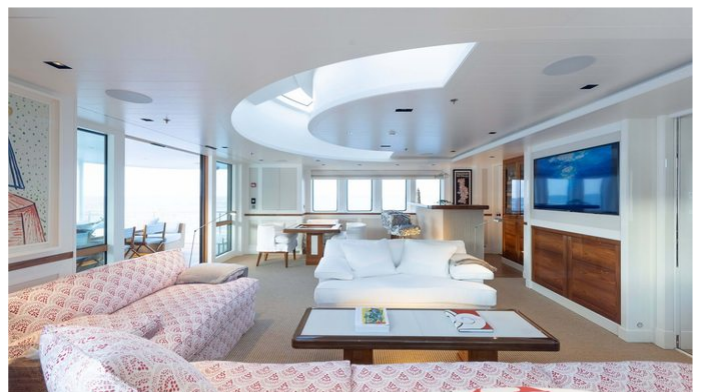

MORE PHOTOS, VIDEO OR INTERACTIVE DECK PLANS:

[CLICK HERE](#)

This document is not contractual. The yacht charters and their particulars displayed in the results above are displayed in good faith and whilst believed to be correct are not guaranteed. YachtCharterFleet.com does not warrant or assume any legal liability or responsibility for the accuracy, completeness, or usefulness of any information and/or images displayed. All information is subject to change without notice and is without warranty. Your preferred charter broker should provide you with yacht specifications, brochure and rates for your chosen dates during your charter yacht selection process. Starting prices are shown in a range of currencies for a one-week charter, unless otherwise indicated.