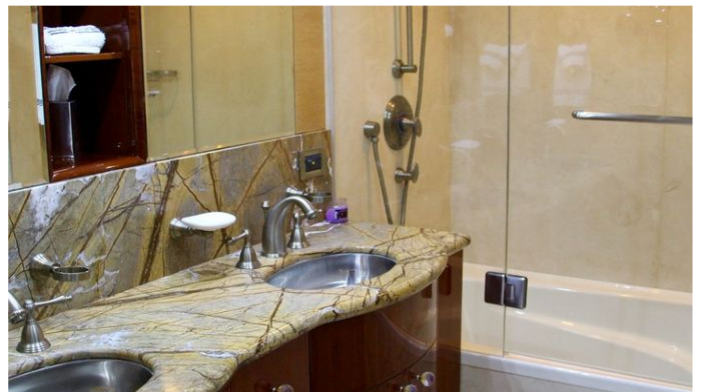

[CLICK HERE](#)

or SCAN QR CODE

MORE PHOTOS, VIDEO OR INTERACTIVE DECK PLANS:

 [CLICK HERE](#)

VICTORIA 68 YACHT CHARTER

Superyacht VICTORIA 68 was built in 2006 by Lazzara. She is a 20.73m / 68' motor yacht with exterior design by . Victoria 68 offers accommodation for up to 6 guests in 3 cabins with additional room for her crew of . She features a variety of amenities to ensure comfortable charter vacations. She also carries an impressive collection of toys as listed below.

VICTORIA 68 AMENITIES & TOYS

For a full up-to-date list of leisure facilities or amenities onboard Motor Yacht Victoria 68 please contact your Yacht Charter Broker prior to booking your vacation. If there is a particular water toy that you would like, but it is not listed, then it may be possible to rent this equipment for you.