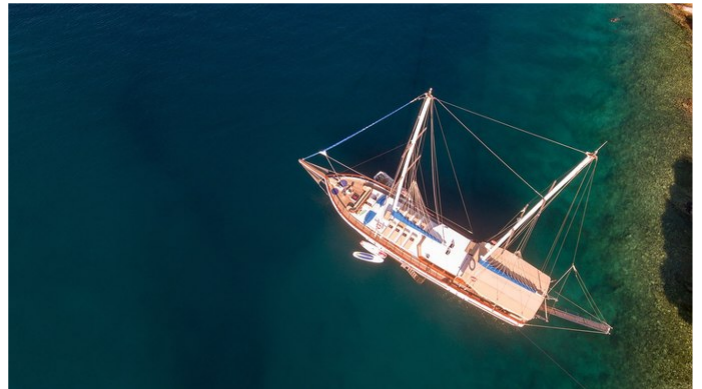

MORE PHOTOS, VIDEO OR INTERACTIVE DECK PLANS:

[CLICK HERE](#)