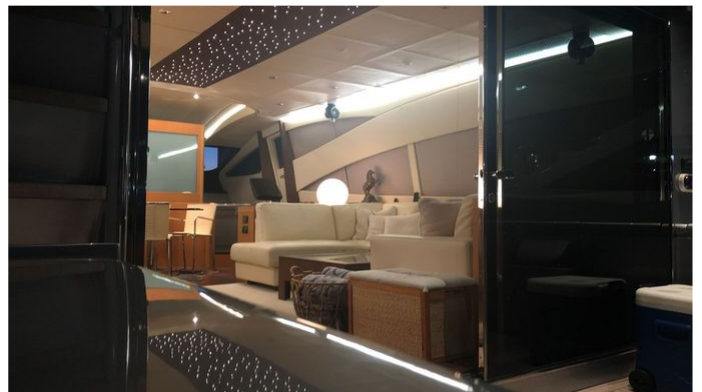

YachtCharterFleet

THE SMARTEST WAY TO SEARCH

YCM 90

Yacht Charter Details for 'YCM 90', the 27.42m Superyacht built by Pershing

SPECIFICATIONS

LENGTH
27.42m / 90'

BEAM DRAFT
6.23m / 20'5 1.65m / 5'5

YEAR REFIT
2007 2018

CRUISING SPEED
30 Knots

ACCOMMODATION

GUESTS CABINS CREW
8 **4** **3**

CABIN CONFIGURATION

1 Master 1 VIP
2 Twin

CHARTER RATES

SUMMER
from
\$42,000 / week + expenses

WINTER
from
\$42,000 / week + expenses

Details correct as of 17 May, 2024

FOR MORE INFORMATION:

[CLICK HERE](#) 

or SCAN QR CODE

MORE PHOTOS, VIDEO OR INTERACTIVE DECK PLANS:

[CLICK HERE](#)

YCM 90 YACHT CHARTER

Superyacht YCM 90 was built in 2007 by Pershing. She is a 27.42m / 90' Pershing 90 motor yacht with exterior design by Fulvio de Simoni and interior styling by Pershing. YCM 90 offers accommodation for up to 8 guests in 4 cabins with additional room for her crew of 3. She features a variety of amenities to ensure comfortable charter vacations. She also carries an impressive collection of toys as listed below.

YCM 90 AMENITIES & TOYS

For a full up-to-date list of leisure facilities or amenities onboard Motor Yacht YCM 90 please contact your Yacht Charter Broker prior to booking your vacation. If there is a particular water toy that you would like, but it is not listed, then it may be possible to rent this equipment for you.