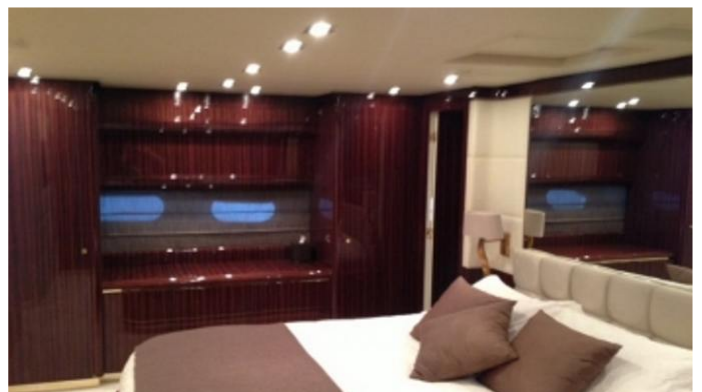

GUESTS CABINS
8 **4**

CABIN CONFIGURATION

1 Master 1 VIP
1 Double 1 Twin

CHARTER RATES

SUMMER
from
€45,500 / week + expenses

WINTER
from
€45,500 / week + expenses

Details correct as of 28 Apr, 2024

FOR MORE INFORMATION:

[CLICK HERE](#) 

or SCAN QR CODE

MORE PHOTOS, VIDEO OR INTERACTIVE DECK PLANS:

[CLICK HERE](#)

WHITE PEARL YACHT CHARTER

Superyacht WHITE PEARL was built in 2008 by Arno. She is a 32m / 105' motor yacht with exterior design by . White Pearl offers accommodation for up to 8 guests in 4 cabins with additional room for her crew of . She features a variety of amenities to ensure comfortable charter vacations. She also carries an impressive collection of toys as listed below.

WHITE PEARL AMENITIES & TOYS

For a full up-to-date list of leisure facilities or amenities onboard Motor Yacht White Pearl please contact your Yacht Charter Broker prior to booking your vacation. If there is a particular water toy that you would like, but it is not listed, then it may be possible to rent this equipment for you.