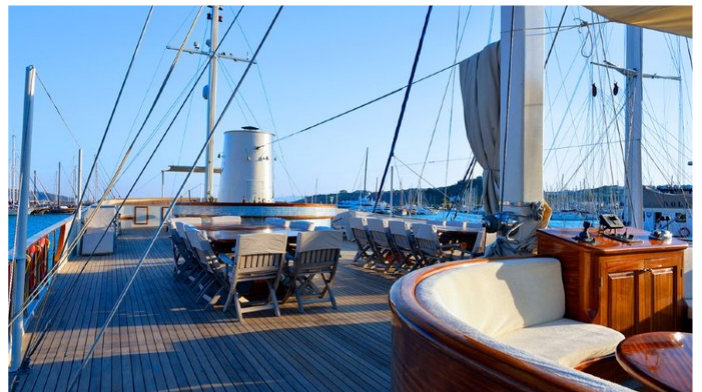

MORE PHOTOS, VIDEO OR INTERACTIVE DECK PLANS:

[CLICK HERE](#)

This document is not contractual. The yacht charters and their particulars displayed in the results above are displayed in good faith and whilst believed to be correct are not guaranteed. YachtCharterFleet.com does not warrant or assume any legal liability or responsibility for the accuracy, completeness, or usefulness of any information and/or images displayed. All information is subject to change without notice and is without warranty. Your preferred charter broker should provide you with yacht specifications, brochure and rates for your chosen dates during your charter yacht selection process. Starting prices are shown in a range of currencies for a one-week charter, unless otherwise indicated.