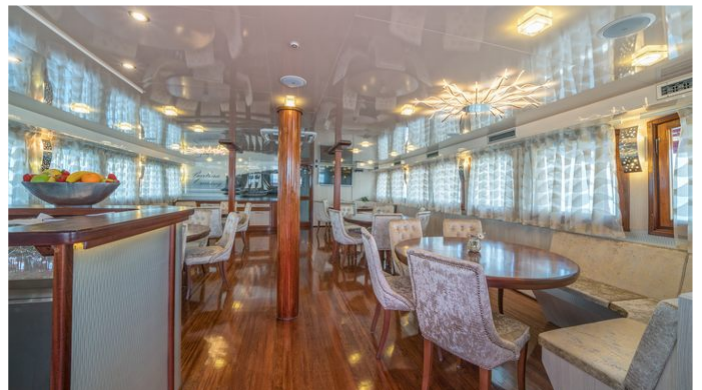

MORE PHOTOS, VIDEO OR INTERACTIVE DECK PLANS:

[CLICK HERE](#)