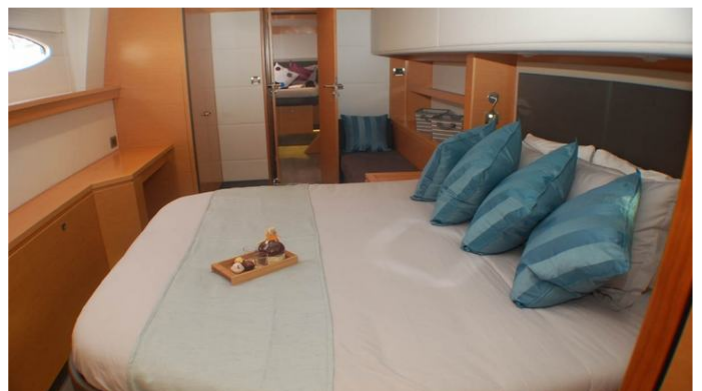

MORE PHOTOS, VIDEO OR INTERACTIVE DECK PLANS:

[CLICK HERE](#)

This document is not contractual. The yacht charters and their particulars displayed in the results above are displayed in good faith and whilst believed to be correct are not guaranteed. YachtCharterFleet.com does not warrant or assume any legal liability or responsibility for the accuracy, completeness, or usefulness of any information and/or images displayed. All information is subject to change without notice and is without warranty. Your preferred charter broker should provide you with yacht specifications, brochure and rates for your chosen dates during your charter yacht selection process. Starting prices are shown in a range of currencies for a one-week charter, unless otherwise indicated.