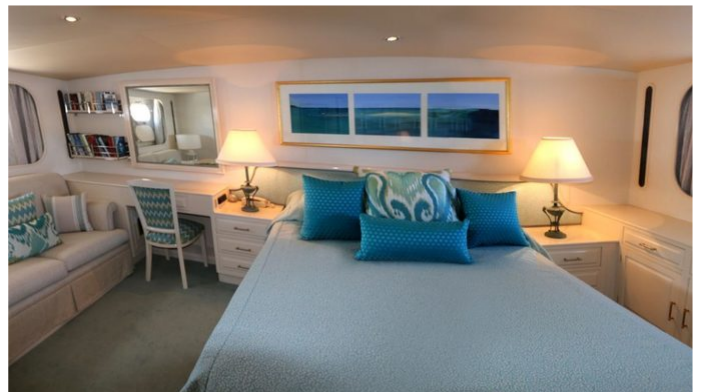

CRUISING SPEED
10 Knots

ACCOMMODATION

GUESTS	CABINS	CREW
6	3	3

CABIN CONFIGURATION
1 Master 2 Twin

CHARTER RATES

SUMMER
from
\$56,000 / week + expenses

WINTER
from
\$56,000 / week + expenses

Details correct as of 10 May, 2024

FOR MORE INFORMATION:

[CLICK HERE](#)

or SCAN QR CODE

MORE PHOTOS, VIDEO OR INTERACTIVE DECK PLANS:

 [CLICK HERE](#)

BAHAMA YACHT CHARTER

Superyacht BAHAMA was built in 1981 by Lloyds Ships. She is a 28m / 91'10 motor yacht with exterior design by . Bahama offers accommodation for up to 6 guests in 3 cabins with additional room for her crew of 3. She features a variety of amenities to ensure comfortable charter vacations, including, Air Conditioning & WiFi connection on board. She also carries an impressive collection of toys as listed below.

BAHAMA AMENITIES & TOYS

Wi-Fi

Air Conditioning

For a full up-to-date list of leisure facilities or amenities onboard Motor Yacht Bahama please contact your Yacht Charter Broker prior to booking your vacation. If there is a particular water toy that you would like, but it is not listed, then it may be possible to rent this equipment for you.