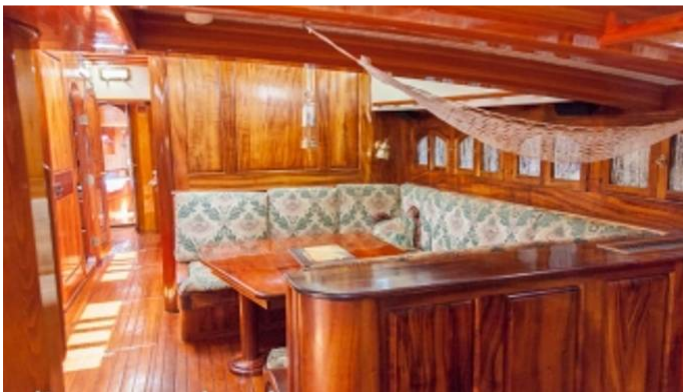

ACCOMMODATION

GUESTS CABINS CREW
6 **3** **4**

CABIN CONFIGURATION
1 Master 2 Double

CHARTER RATES

SUMMER
from
\$26,600 / week + expenses

WINTER
from
\$26,600 / week + expenses

Details correct as of 20 May, 2024

FOR MORE INFORMATION:

[CLICK HERE](#) 

or SCAN QR CODE

MORE PHOTOS, VIDEO OR INTERACTIVE DECK PLANS:

[CLICK HERE](#)

TREE OF LIFE YACHT CHARTER

Superyacht TREE OF LIFE was built in 1991 by Covey Island BW. She is a 27.74m / 91' sail yacht with exterior design by . Tree Of Life offers accommodation for up to 6 guests in 3 cabins with additional room for her crew of 4. She features a variety of amenities to ensure comfortable charter vacations. She also carries an impressive collection of toys as listed below.

TREE OF LIFE AMENITIES & TOYS

Wi-Fi

Air Conditioning

BBQ

For a full up-to-date list of leisure facilities or amenities onboard Sail Yacht Tree Of Life please contact your Yacht Charter Broker prior to booking your vacation. If there is a particular water toy that you would like, but it is not listed, then it may be possible to rent this equipment for you.