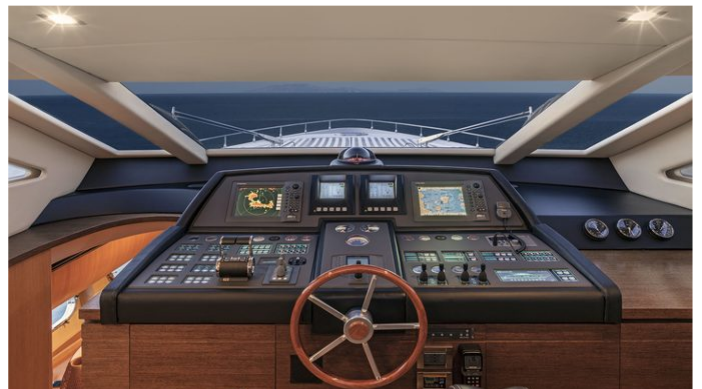

MORE PHOTOS, VIDEO OR INTERACTIVE DECK PLANS:

[CLICK HERE](#)