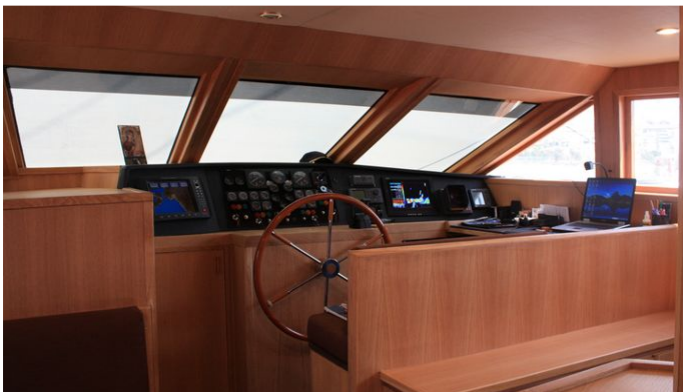

IRIS PSI

Yacht Charter Details for 'Iris PSI', the 25.5m Superyacht built by Custom

SPECIFICATIONS

LENGTH
25.5m / 83'8

BEAM
6.5m / 21'4

DRAFT
3m / 9'10

YEAR
1992

REFIT
2010

CRUISING SPEED
8.5 Knots

ACCOMMODATION

GUESTS	CABINS	CREW
12	6	4

CABIN CONFIGURATION

1 Master 3 VIP
4 Single

CHARTER RATES

SUMMER
from
€24,500 / week + expenses

WINTER
from
€13,000 / week + expenses

Details correct as of 13 May, 2024

FOR MORE INFORMATION:

[CLICK HERE](#)

or SCAN QR CODE

MORE PHOTOS, VIDEO OR INTERACTIVE DECK PLANS:

[CLICK HERE](#)

IRIS PSI YACHT CHARTER

Superyacht IRIS PSI was built in 1992 by Custom. She is a 25.5m / 83'8 sail yacht with exterior design by . Iris PSI offers accommodation for up to 12 guests in 6 cabins with additional room for her crew of 4. She features a variety of amenities to ensure comfortable charter vacations, including, Air Conditioning & WiFi connection on board. She also carries an impressive collection of toys as listed below.

IRIS PSI AMENITIES & TOYS

Wi-Fi

Air Conditioning

For a full up-to-date list of leisure facilities or amenities onboard Sail Yacht Iris PSI please contact your Yacht Charter Broker prior to booking your vacation. If there is a particular water toy that you would like, but it is not listed, then it may be possible to rent this equipment for you.