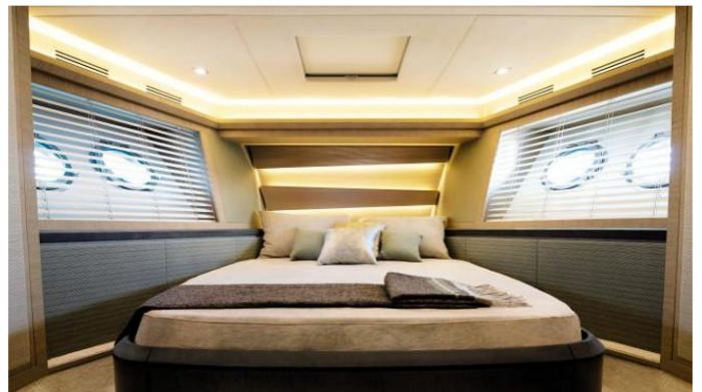

MORE PHOTOS, VIDEO OR INTERACTIVE DECK PLANS:

[CLICK HERE](#)

This document is not contractual. The yacht charters and their particulars displayed in the results above are displayed in good faith and whilst believed to be correct are not guaranteed. YachtCharterFleet.com does not warrant or assume any legal liability or responsibility for the accuracy, completeness, or usefulness of any information and/or images displayed. All information is subject to change without notice and is without warranty. Your preferred charter broker should provide you with yacht specifications, brochure and rates for your chosen dates during your charter yacht selection process. Starting prices are shown in a range of currencies for a one-week charter, unless otherwise indicated.