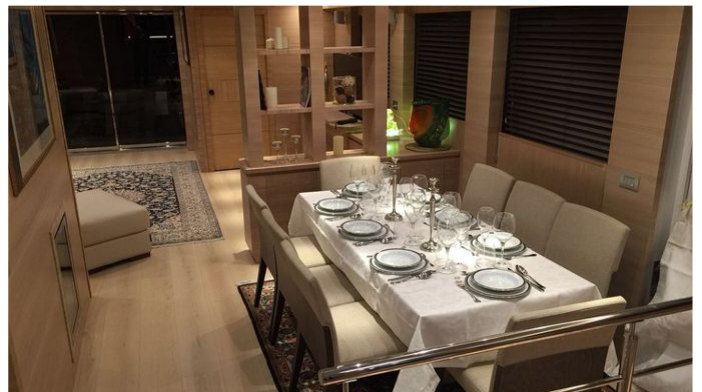

MORE PHOTOS, VIDEO OR INTERACTIVE DECK PLANS:

[CLICK HERE](#)

This document is not contractual. The yacht charters and their particulars displayed in the results above are displayed in good faith and whilst believed to be correct are not guaranteed. YachtCharterFleet.com does not warrant or assume any legal liability or responsibility for the accuracy, completeness, or usefulness of any information and/or images displayed. All information is subject to change without notice and is without warranty. Your preferred charter broker should provide you with yacht specifications, brochure and rates for your chosen dates during your charter yacht selection process. Starting prices are shown in a range of currencies for a one-week charter, unless otherwise indicated.