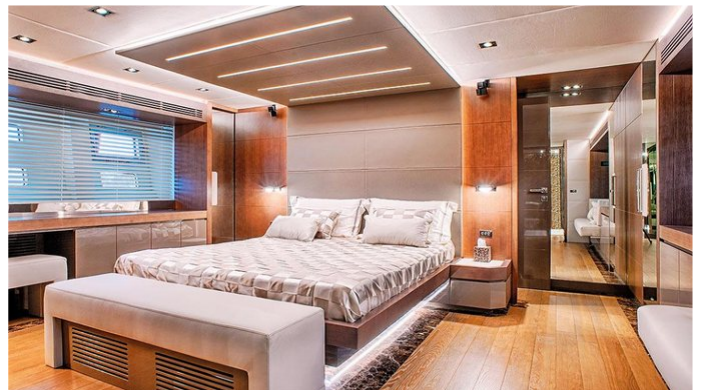

FOR MORE INFORMATION:

[CLICK HERE](#) 

or SCAN QR CODE

MORE PHOTOS, VIDEO OR INTERACTIVE DECK PLANS:

5 ACES YACHT CHARTER

Superyacht 5 ACES was built in 2015 by Amer. She is a 28.65m / 94' motor yacht with exterior design by . 5 Aces offers accommodation for up to 8 guests in 4 cabins with additional room for her crew of 4. She features a variety of amenities to ensure comfortable charter vacations, including, Air Conditioning, Stabilisers underway, Deck Jacuzzi & Stabilizers at Anchor. She also carries an impressive collection of toys as listed below.

5 ACES AMENITIES & TOYS

Jacuzzi

Stabilizers Underway

At-Anchor Stabilizers

Deck Jacuzzi

Air Conditioning

For a full up-to-date list of leisure facilities or amenities onboard Motor Yacht 5 Aces please contact your Yacht Charter Broker prior to booking your vacation. If there is a particular water toy that you would like, but it is not listed, then it may be possible to rent this equipment for you.